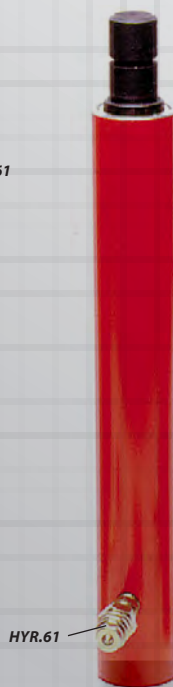

CELETTE

"HYDRO"

ZYLINDER UND PUMPEN CYLINDERS AND PUMPS

ZYLINDER UND PUMPEN CYLINDERS AND PUMPS

Referenz unten / Part number shown below

HYR.51

10t

- HYP.2301** A*=1.80m
- HYP.2331** A*=3.00m

HYR.51

10t

- HYP.R.2601** A*=1.80m
- HYP.R.2631** A*=3.00m

4t

HYR.54

- HYP.0504** A*=1.80m
- HYP.0534** A*=3.00m

HYR.51

10t

SC.15051

ZYLINDER UND PUMPEN CYLINDERS AND PUMPS

ZYLINDER UND PUMPEN
CYLINDERS AND PUMPS

Referenz unten / Part number shown below

SC.15031

VA10S.251

VS10S.251

VS10S.151

SK.1105

AV.1106

VA10S.051

VV10S.251

VV10S.151

VT4.201

CELETTE
CAR LIFE SOLUTIONS

contact@celette.com