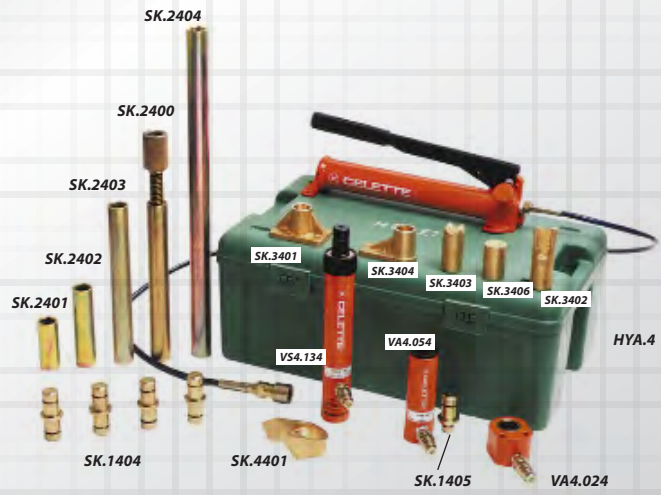

CELETTE

"HYDRO"

ZYLINDER UND PUMPEN CYLINDERS AND PUMPS

ZYLINDER UND PUMPEN CYLINDERS AND PUMPS

Referenz unten / Part number shown below

HYR.51

10t

- HYP.2301** A*=1.80m
- HYP.2331** A*=3.00m

- HYP.0601** A*=1.80m
- HYP.0631** A*=3.00m

HYR.51

10t-50t

- HYP.1501** A*=1.80m
- HYP.1531** A*=3.00m

- HYA.150** :1L
- HYA.151** :5L

SC.40014

SC.44004

SC.15071

SC.15051

ZYLINDER UND PUMPEN CYLINDERS AND PUMPS

ZYLINDER UND PUMPEN
CYLINDERS AND PUMPS

Referenz unten / Part number shown below

SC.15031

VA10S.251

VS10S.251

VS10S.151