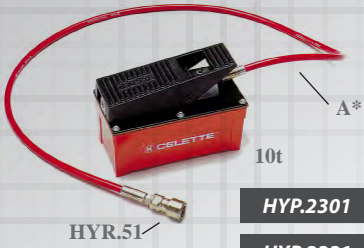

CELETTE

"HYDRO"

ZYLINDER UND PUMPEN CYLINDERS AND PUMPS

ZYLINDER UND PUMPEN CYLINDERS AND PUMPS

Referenz unten / Part number shown below

HYR.51

10t

- HYP.2301** A*=1.80m
- HYP.2331** A*=3.00m

SC.15051

ZYLINDER UND PUMPEN CYLINDERS AND PUMPS

ZYLINDER UND PUMPEN
CYLINDERS AND PUMPS

Referenz unten / Part number shown below

SC.15031

VA10S.251

VS10S.251

VS10S.151